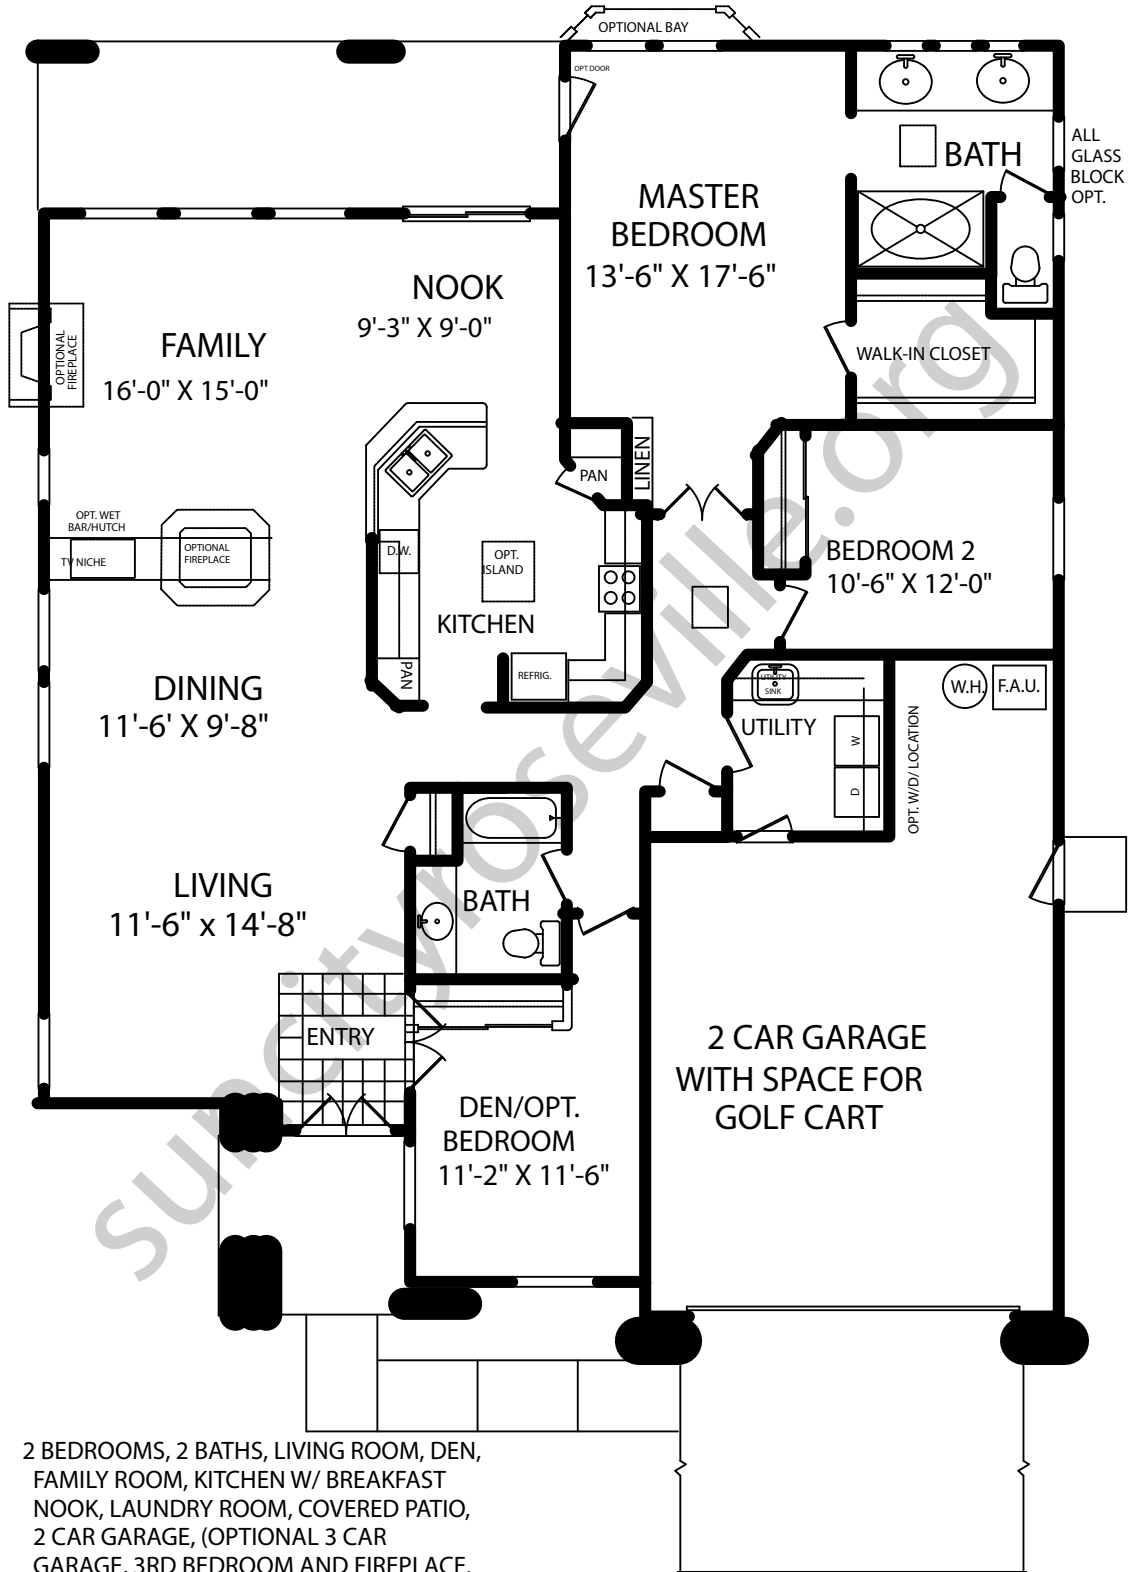

SIERRA 2085 SQ. FT.

2 BEDROOMS, 2 BATHS, LIVING ROOM, DEN, FAMILY ROOM, KITCHEN W/ BREAKFAST NOOK, LAUNDRY ROOM, COVERED PATIO, 2 CAR GARAGE, (OPTIONAL 3 CAR GARAGE, 3RD BEDROOM AND FIREPLACE.