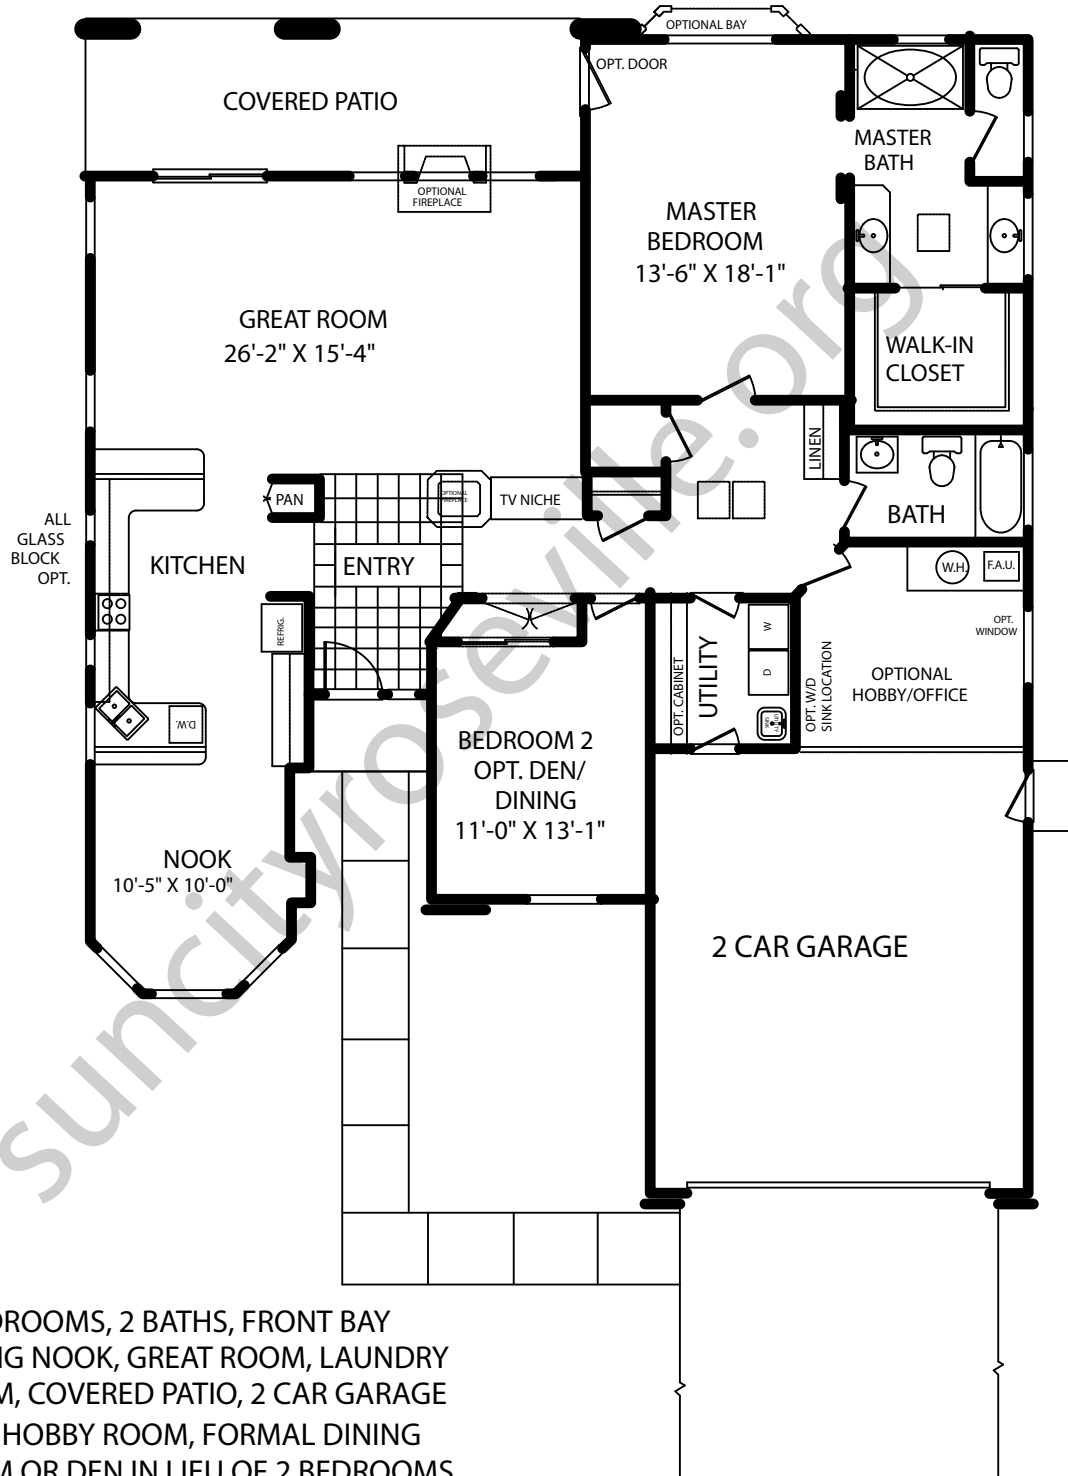

YOSEMITE 1720 SQ. FT.

2 BEDROOMS, 2 BATHS, FRONT BAY DINING NOOK, GREAT ROOM, LAUNDRY ROOM, COVERED PATIO, 2 CAR GARAGE (OPT. HOBBY ROOM, FORMAL DINING ROOM OR DEN IN LIEU OF 2 BEDROOMS, 3 CAR GARAGE AND FIREPLACE.