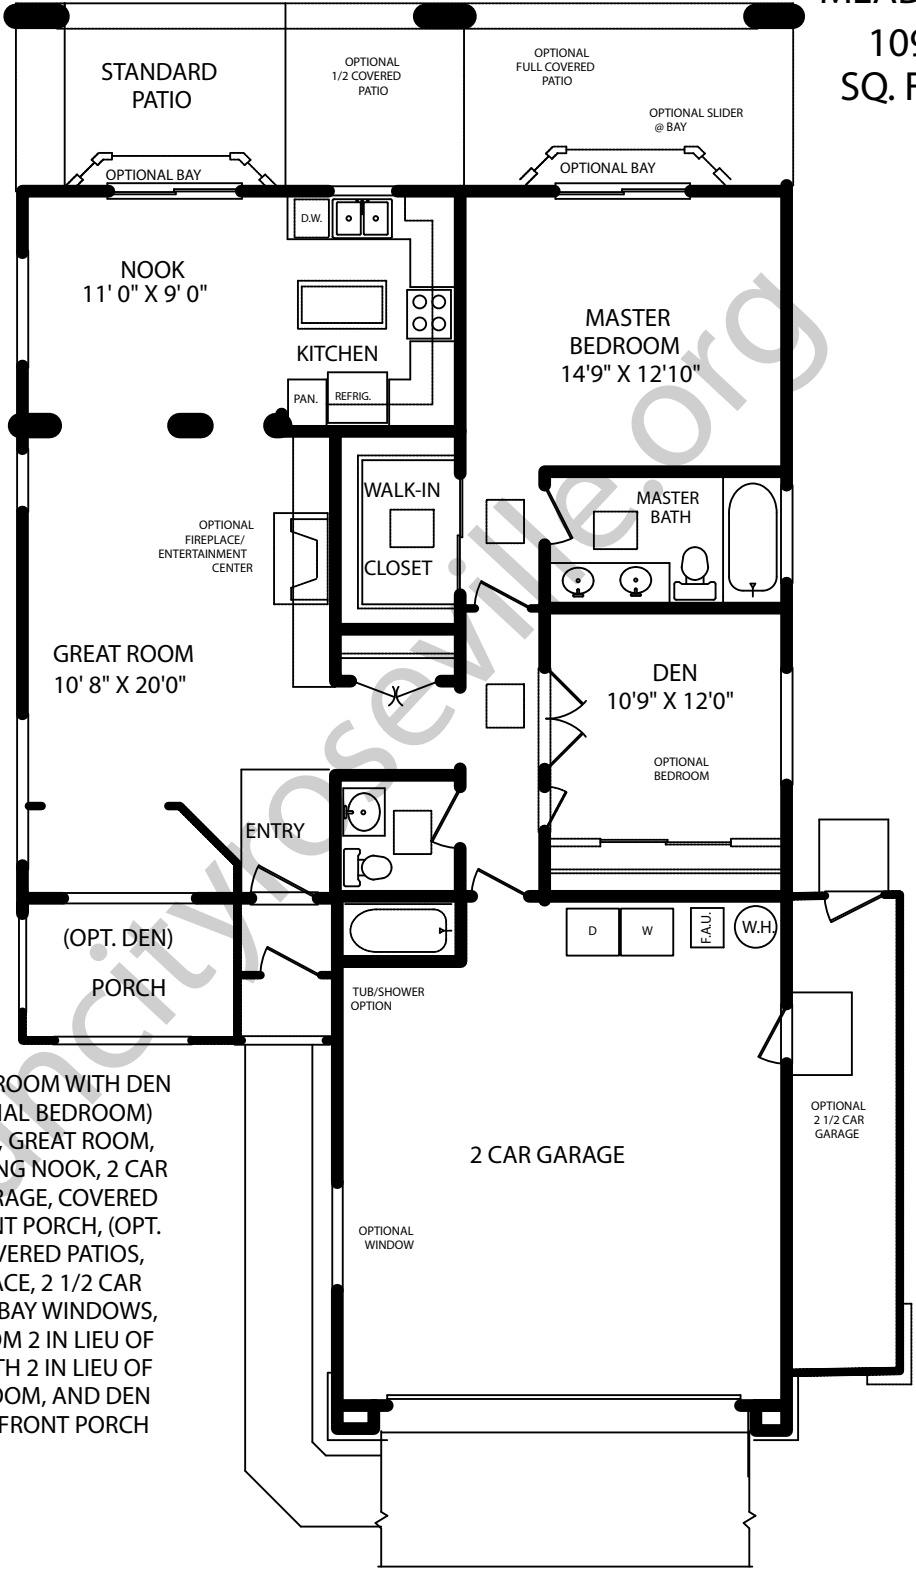

MEADOW
1097
SQ. FT.

1 BEDROOM WITH DEN
(OPTIONAL BEDROOM)
1 1/2 BATHS, GREAT ROOM,
DINING NOOK, 2 CAR
GARAGE, COVERED
FRONT PORCH, (OPT.
COVERED PATIOS,
FIREPLACE, 2 1/2 CAR
GARAGE, BAY WINDOWS,
BEDROOM 2 IN LIEU OF
DEN, BATH 2 IN LIEU OF
POWDER ROOM, AND DEN
IN LIEU OF FRONT PORCH