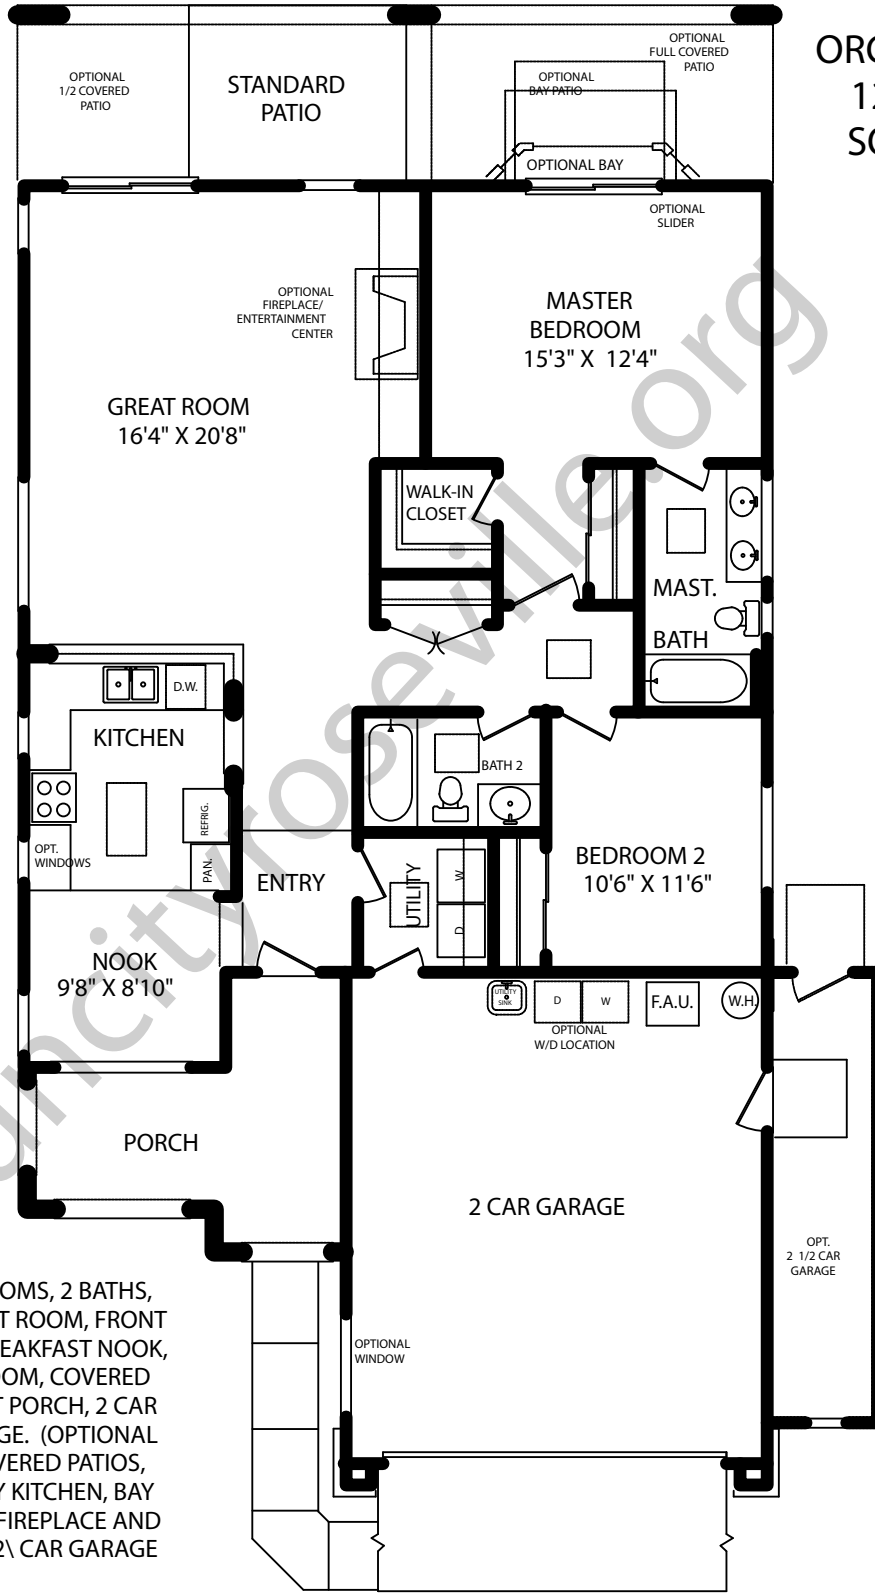

ORCHARD
1296
SQ. FT.

2 BEDROOMS, 2 BATHS,
GREAT ROOM, FRONT
BREAKFAST NOOK,
UTILITY ROOM, COVERED
FRONT PORCH, 2 CAR
GARAGE. (OPTIONAL
COVERED PATIOS,
LUXURY KITCHEN, BAY
WINDOW, FIREPLACE AND
2\ CAR GARAGE